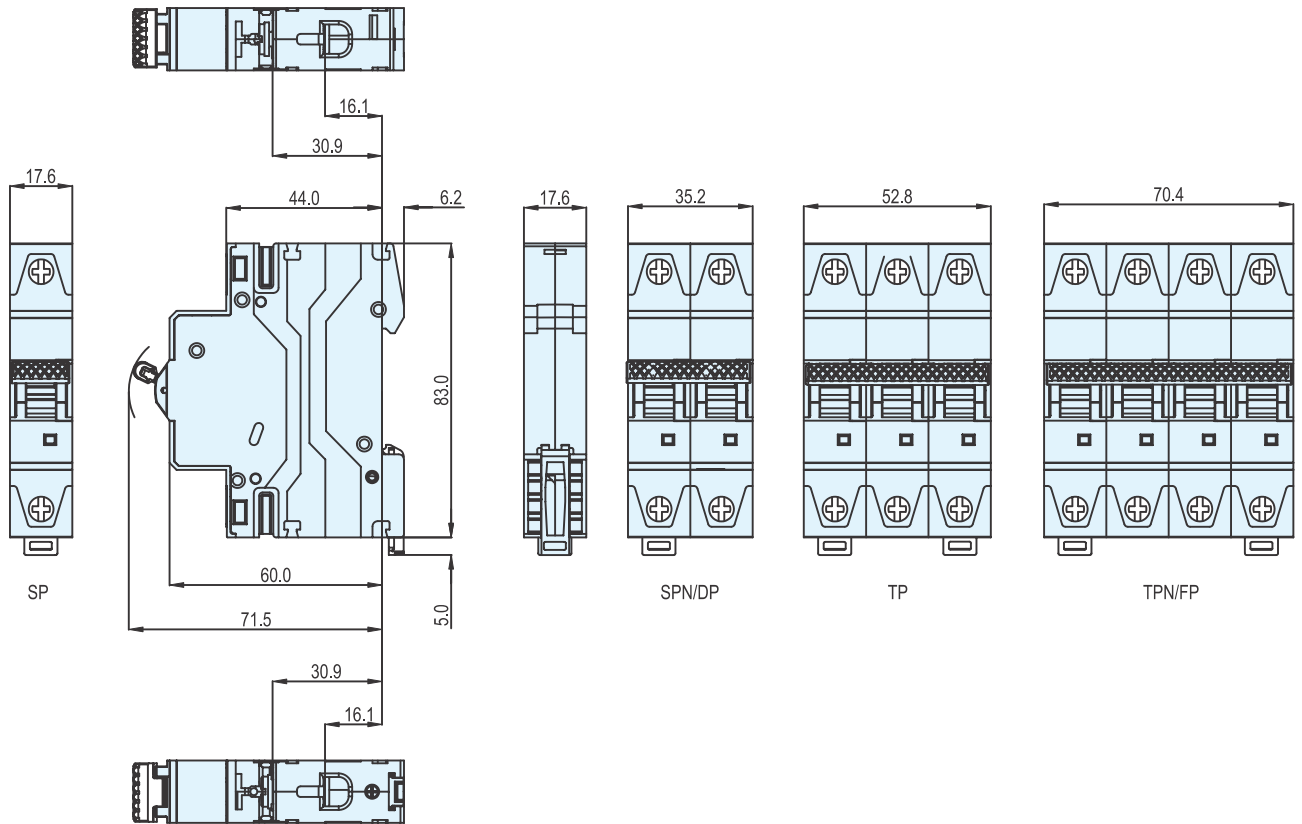

Dimensions

Miniature Circuit Breaker & Isolator

AC Circuit Breaker (80A to 125A)